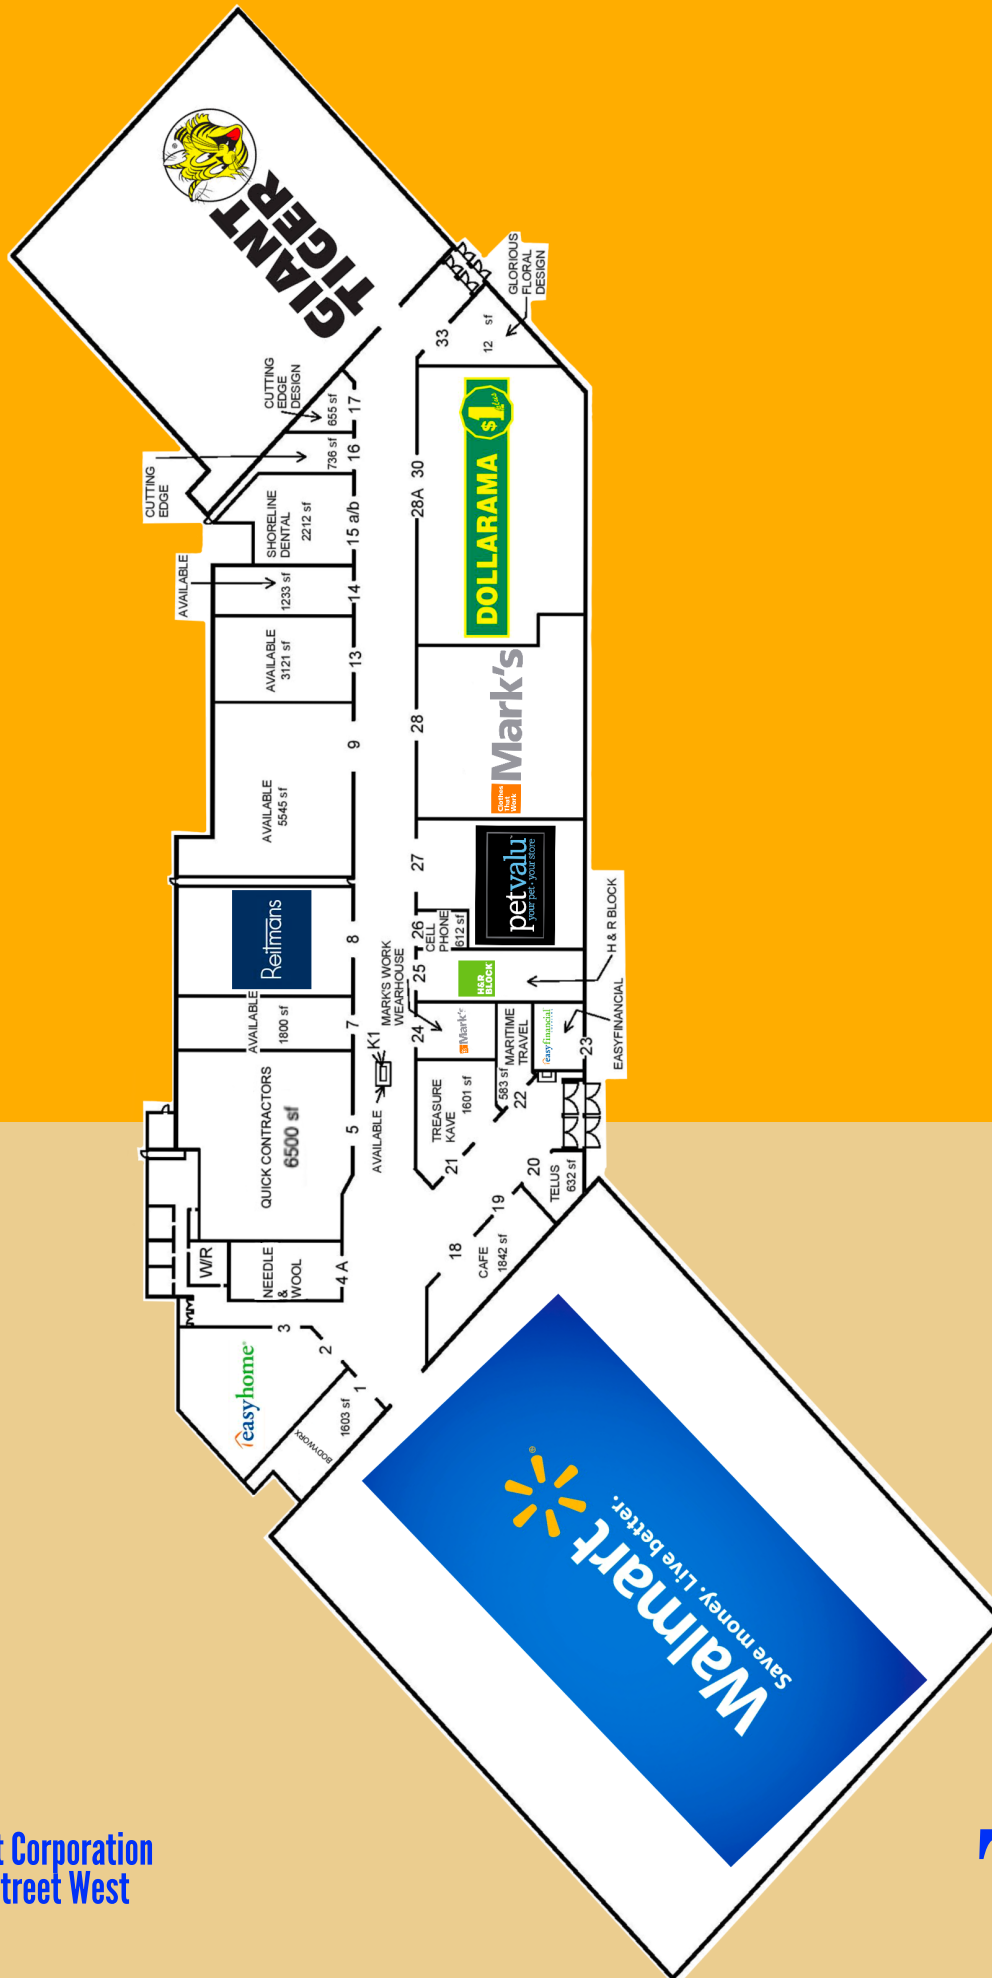

Toulon Development Corporation
4060 St Catherine Street West
Westmount, Québec
H3Z 2Z3